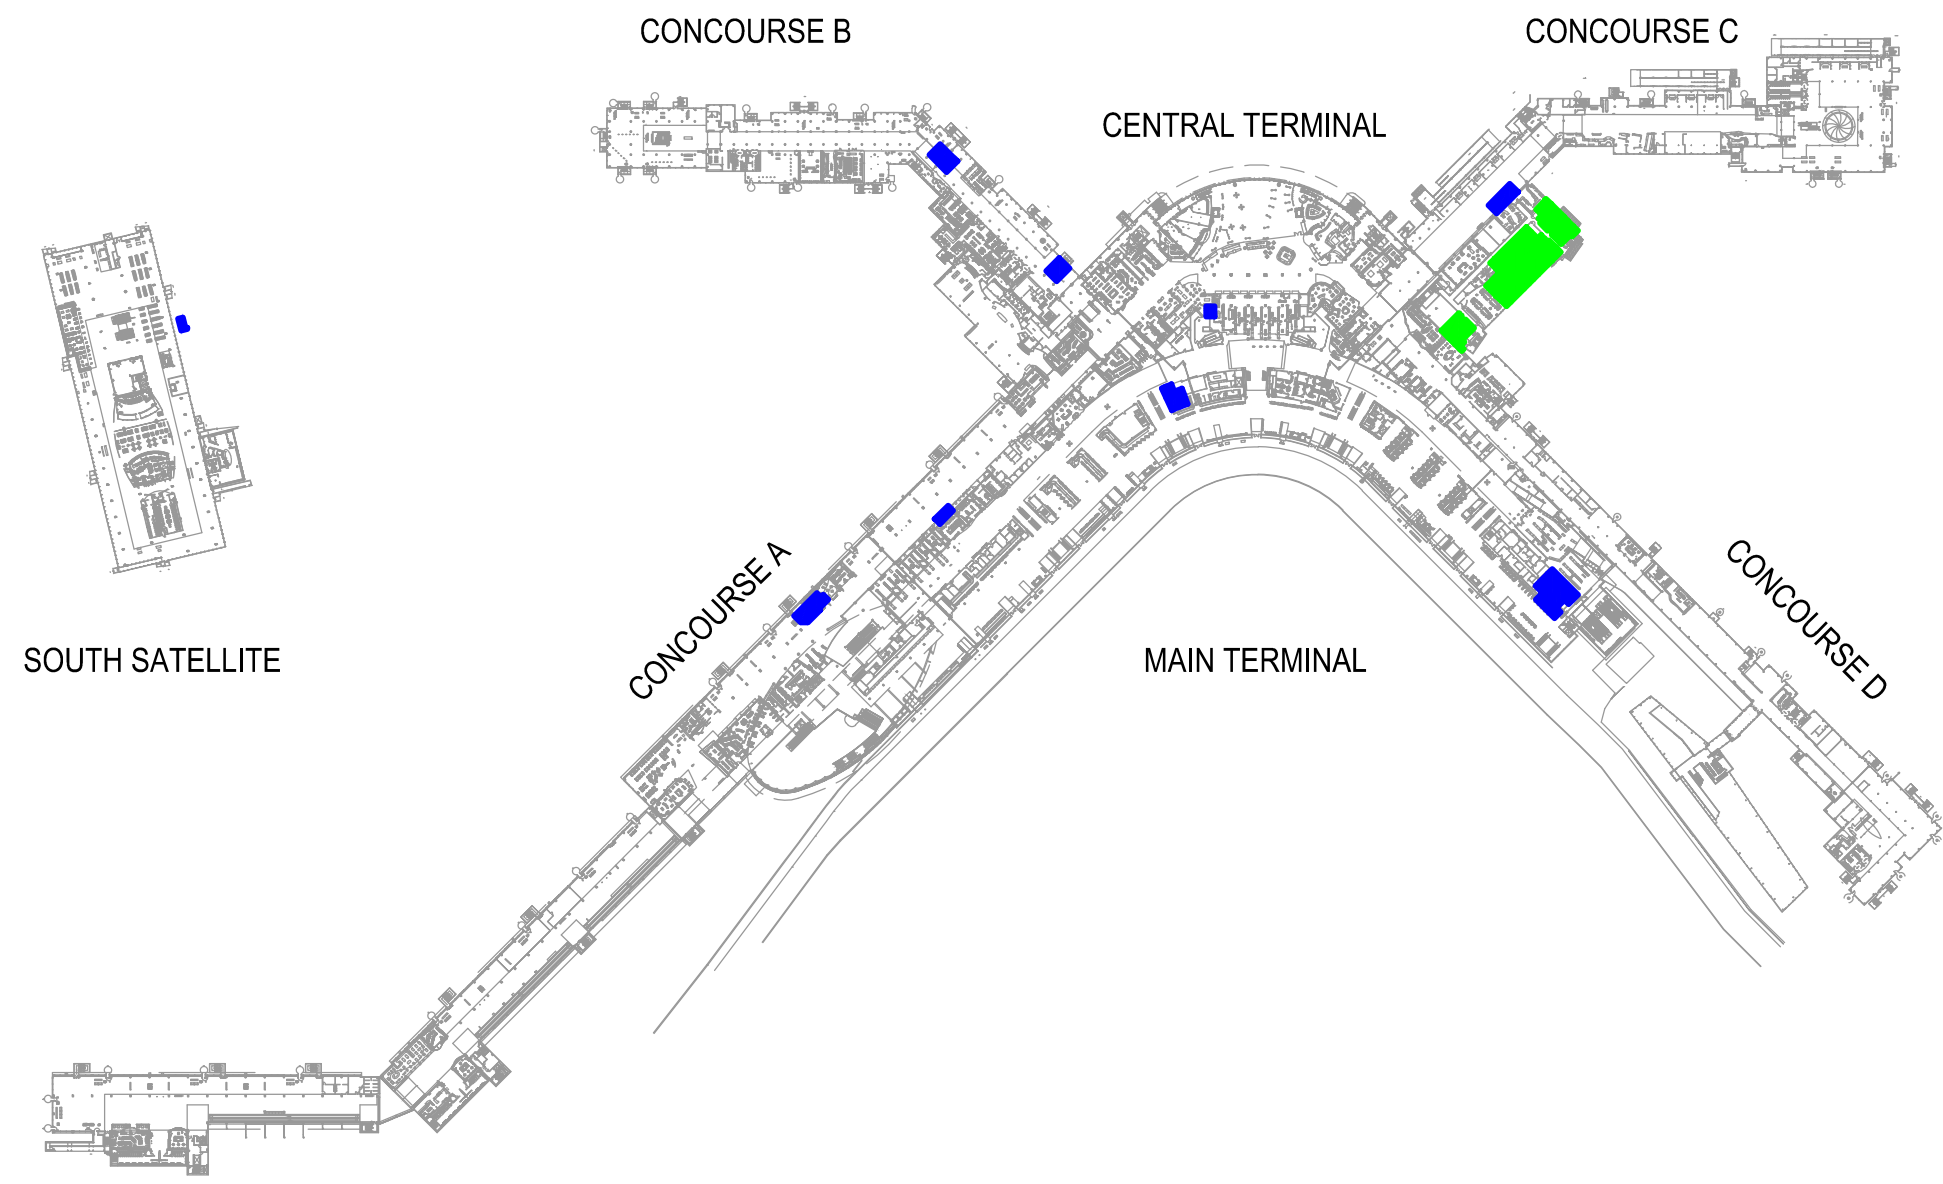

TSA - LEASE AMENDMENTS

EXHIBIT C

LEGEND

- MAIN LEASE #000307
- C1 BUILDING LEASE #000995

NOTE

NOT ALL LEASES ARE LOCATED ON THE TICKETING/CONCOURSE LEVEL. LEASE BOUNDARIES SHOWN APPEAR ON DIFFERENT LEVELS WITHIN THE TERMINAL BUILDINGS

Port of Seattle/Aviation Properties
 Seattle-Tacoma International Airport

BUILDING: MAIN TERMINAL
 LEVEL: TICKETING/CONCOURSE
 LOCATION:

DATE: 13SEPT2018
SCALE: AS SHOWN
DRAWN BY:
CHECKED BY:
EXHIBIT NO. C